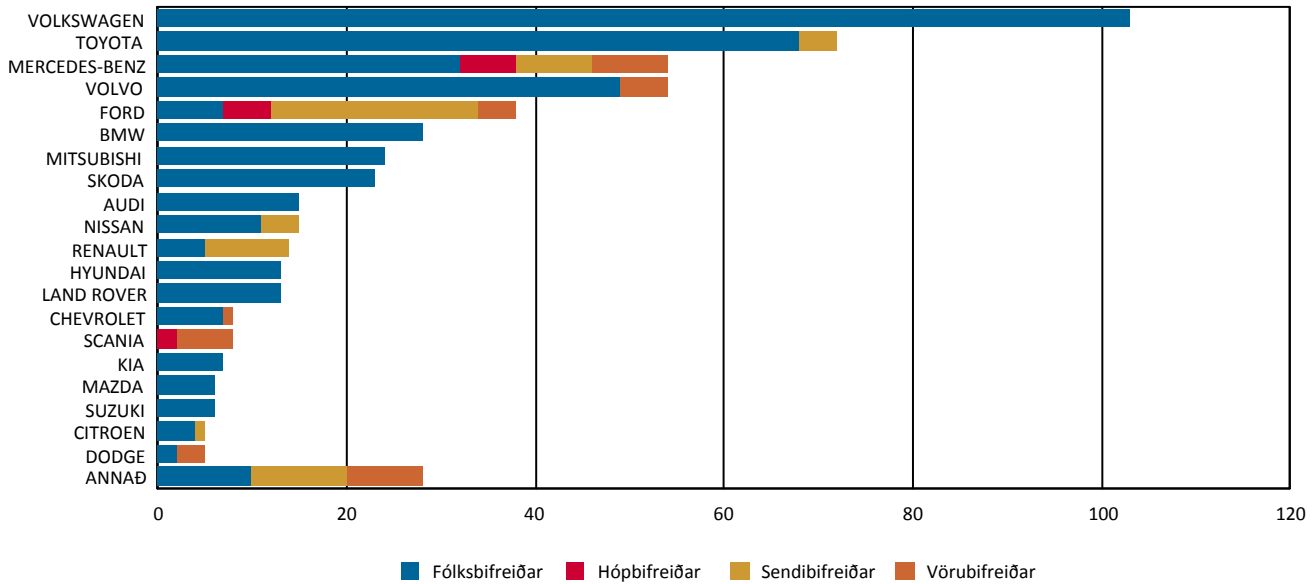

Nýskráning notaðra ökutæki eftir tegund

Tímabil: 1.6.2018 - 30.6.2018

Topp 20